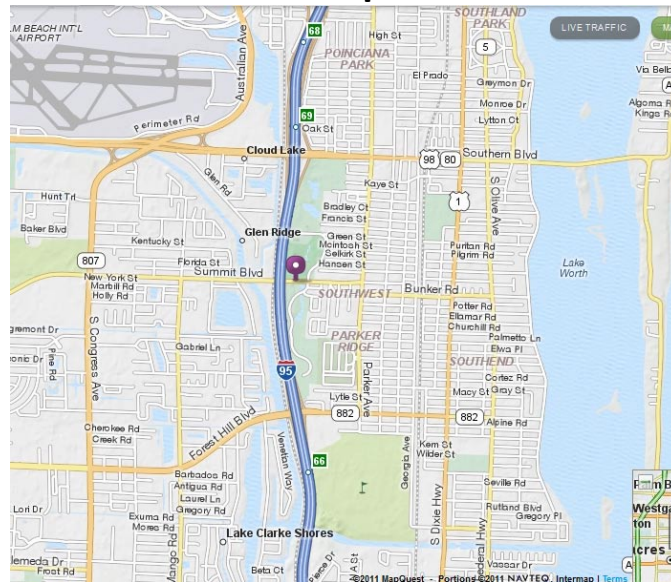

## Map

### From I95

*Take I95 toward West Palm Beach...*

Merge onto Forest Hill Blvd/SR-882 E via EXIT 66

Turn left onto Parker Ave

Turn left onto Summit Blvd

Turn left into 1301 SUMMIT BLVD, Dreher Park is on south side

### From Turnpike

*If traveling south...*

Florida's Turnpike toward West Palm Beach (Portions toll)

Take the SR-704/Okeechobee Blvd exit, EXIT 99

Turn slight left to take the ramp toward I-95/W. Palm Beach

Turn left onto Okeechobee Blvd/SR-704 E

Turn right onto Military Trl/SR-809 S

Turn left onto Summit Blvd

Turn right into 1301 SUMMIT BLVD, Dreher Park is on the south side

*If traveling north...*

Florida's Turnpike toward West Palm Beach (Portions toll)